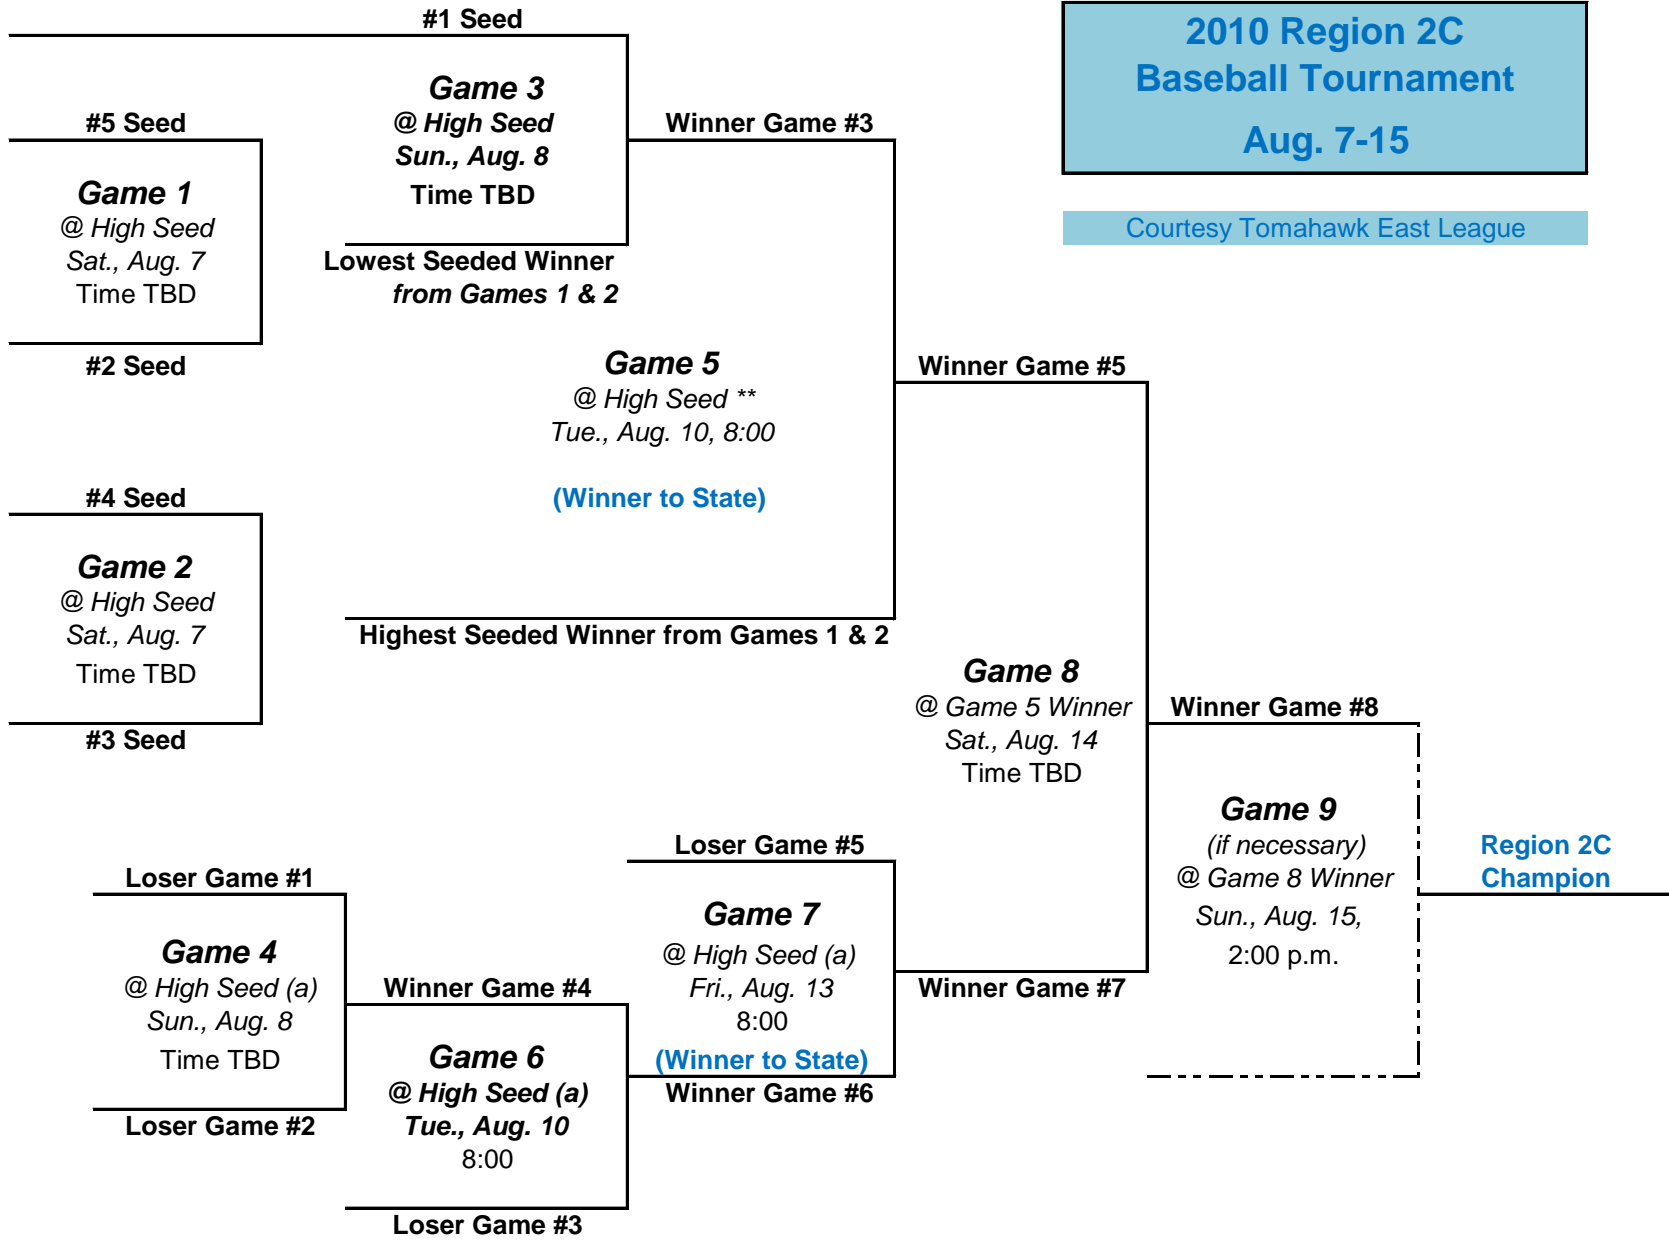

**2010 Region 2C
Baseball Tournament
Aug. 7-15**

Courtesy Tomahawk East League

(a) Unless one team has not had a home game so far in the tournament. If both teams have had at least one home game so far, high seed is home team.